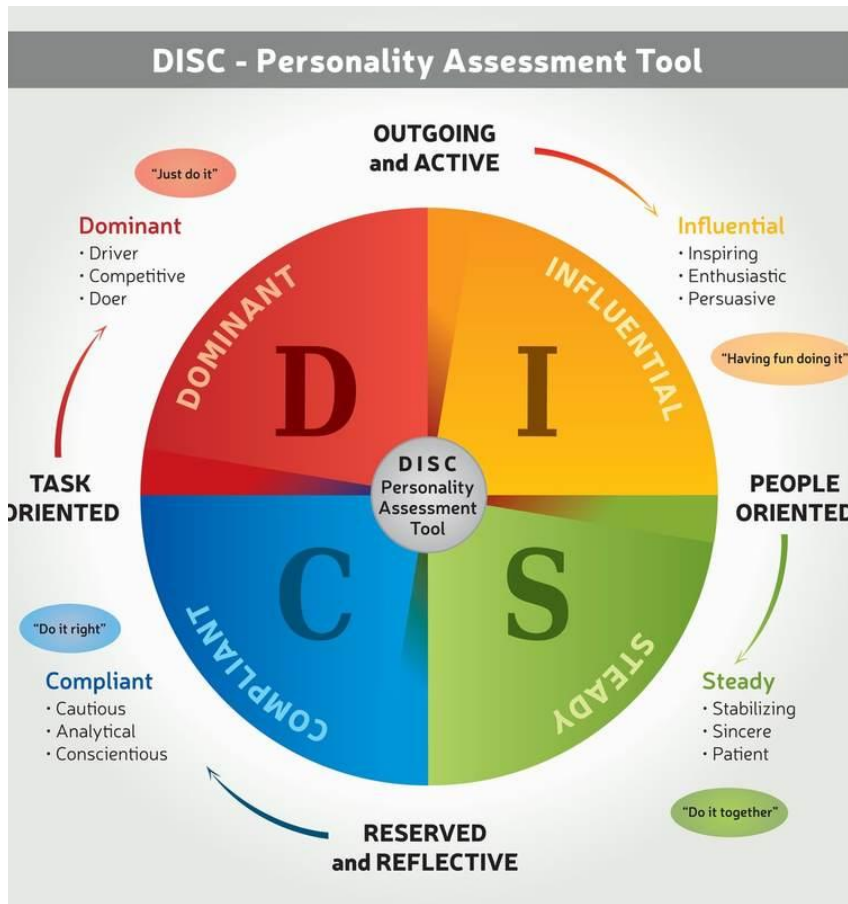

Finding your
educational &
career path

THREE BUCKETS

THINGS

PEOPLE

SYSTEMS

DECISIVE DRIVER
 INTERACTIVE PROMOTER
 STABILIZING SUPPORTER
 CAUTIOUS ANALYZER

WOW

WOUND

CORE EXPERIENCES

Core Values

Wisdom

Courage

Justice

Transcendence

Temperance

Humanity